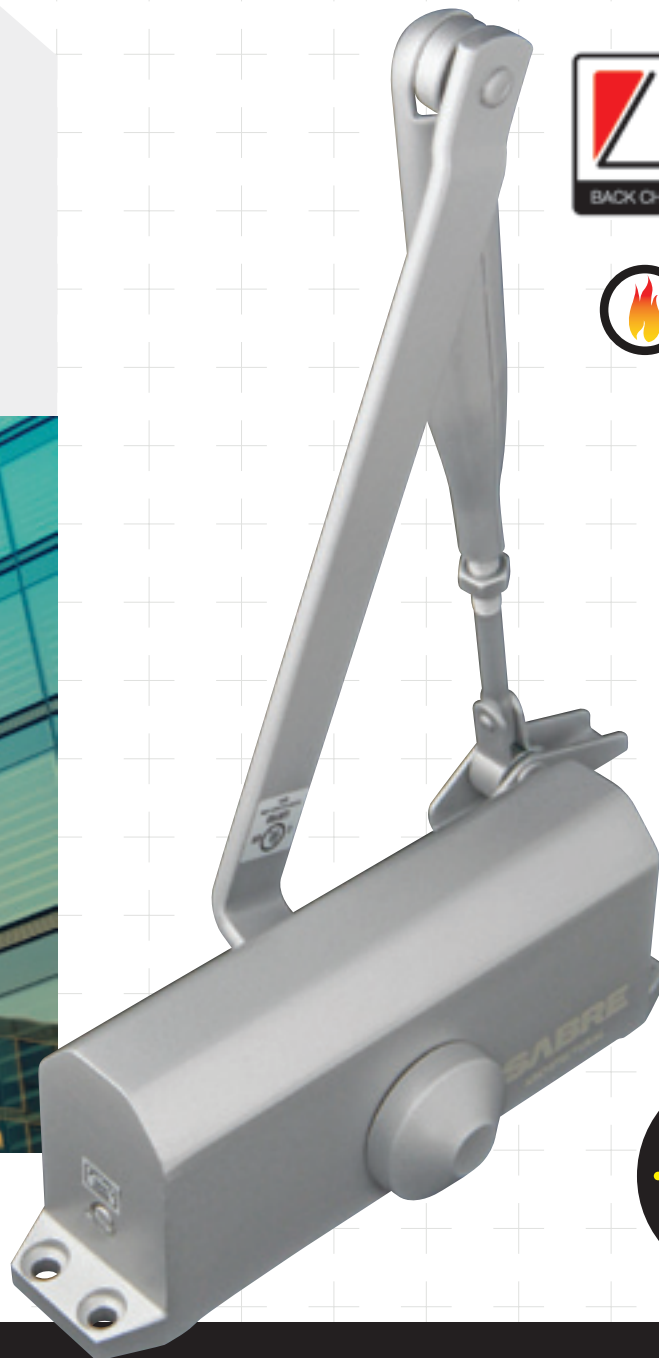

SABRE
ARCHITECTURAL

770 DOOR CLOSER

FOR USE ON TIMBER, METAL
AND ALUMINIUM DOORS

- Size 2 to 4 Position Adjustable
- Door Sizes 850mm to 1100mm Wide
- Door Weight 40kg to 80kg
- 180 Degree Opening
- Non Handed
- Adjustable Back Check
- Parallel Arm Bracket (optional extra)
- Track Arm Application Available

APPLICATIONS

The 770 Door Closer was designed for the budget conscious in mind. Non handed and easy to install the 770 Door Closer includes features such as adjustable back check, latching and closing speeds. Parallel-arm applications are possible with the addition of the parallel-arm bracket which is available separately.

Standard Finishes: SIL = Silver, SSS = Satin Stainless Steel, PSS = Polished Stainless Steel

770 DOOR CLOSER

Provided the site conditions allow, an opening angle of 180° is possible with this installation. Please note that using measurements A or B will provide different spring strengths.