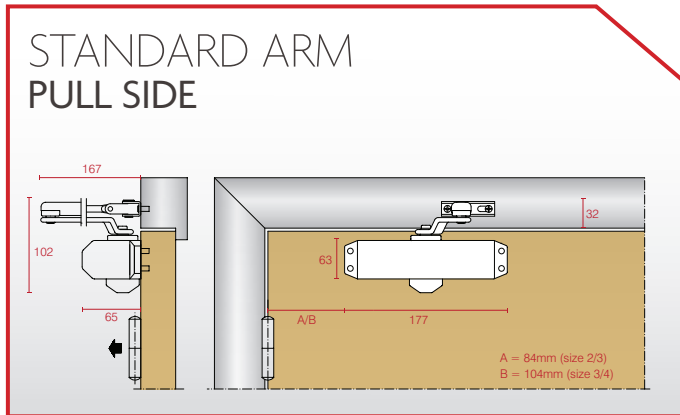

APPLICATIONS

The 770 Door Closer was designed for the budget conscious in mind. Non handed and easy to install the 770 Door Closer includes features such as adjustable back check, latching and closing speeds. Parallel-arm applications are possible with the addition of the parallel-arm bracket which is available separately.

Standard Finishes: SIL = Silver, SSS = Satin Stainless Steel, PSS = Polished Stainless Steel

770 DOOR CLOSER

Provided the site conditions allow, an opening angle of 180° is possible with this installation. Please note that using measurements A or B will provide different spring strengths.