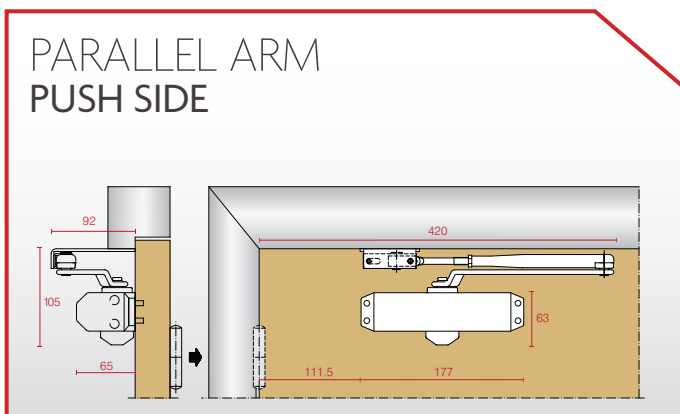

Provided the site conditions allow, an opening angle of 180° is possible with this installation. Please note that using this installation a size 3 spring strength is achieved.