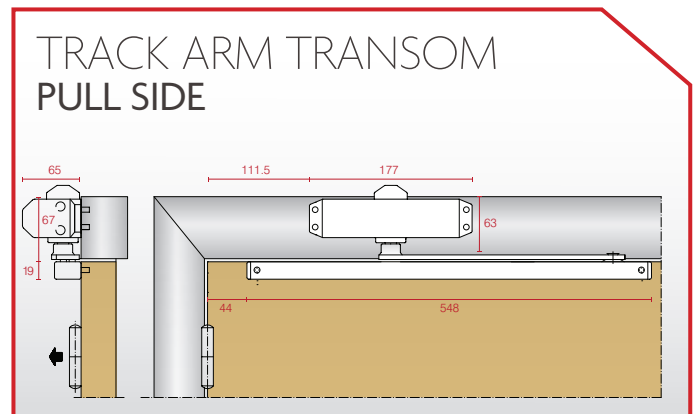

SABRE
ARCHITECTURAL

770 DOOR CLOSER

FOR USE ON TIMBER, METAL
AND ALUMINIUM DOORS

- Size 2 to 4 Position Adjustable
- Door Sizes 850mm to 1100mm Wide
- Door Weight 40kg to 80kg
- 180 Degree Opening
- Non Handed
- Adjustable Back Check
- Parallel Arm Bracket (optional extra)
- Track Arm Application Available

Standard Finishes: SIL = Silver, SSS = Satin Stainless Steel, PSS = Polished Stainless Steel

770 DOOR CLOSER

Provided the site conditions allow, an opening angle of 180° is possible with this installation. Please note that using measurements A or B will provide different spring strengths.

Provided the site conditions allow, an opening angle of 160° is possible with this installation. Please note that using this installation a size 3 spring strength is achieved.

Provided the site conditions allow, an opening angle of 180° is possible with this installation. Please note that using measurements A or B will provide different spring strengths.