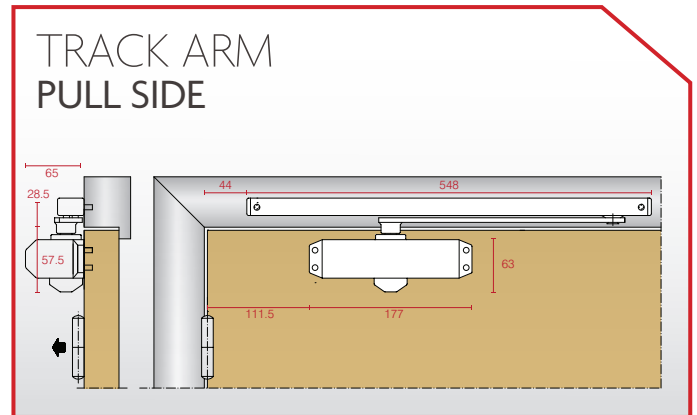

SABRE
ARCHITECTURAL

770 DOOR CLOSER

FOR USE ON TIMBER, METAL
AND ALUMINIUM DOORS

- Size 2 to 4 Position Adjustable
- Door Sizes 850mm to 1100mm Wide
- Door Weight 40kg to 80kg
- 180 Degree Opening
- Non Handed
- Adjustable Back Check
- Parallel Arm Bracket (optional extra)
- Track Arm Application Available

Standard Finishes: SIL = Silver, SSS = Satin Stainless Steel, PSS = Polished Stainless Steel

770 DOOR CLOSER

Provided the site conditions allow, an opening angle of 180° is possible with this installation. Please note that using measurements A or B will provide different spring strengths.

Provided the site conditions allow, an opening angle of 160° is possible with this installation. Please note that using this installation a size 3 spring strength is achieved.

Provided the site conditions allow, an opening angle of 180° is possible with this installation. Please note that using measurements A or B will provide different spring strengths.