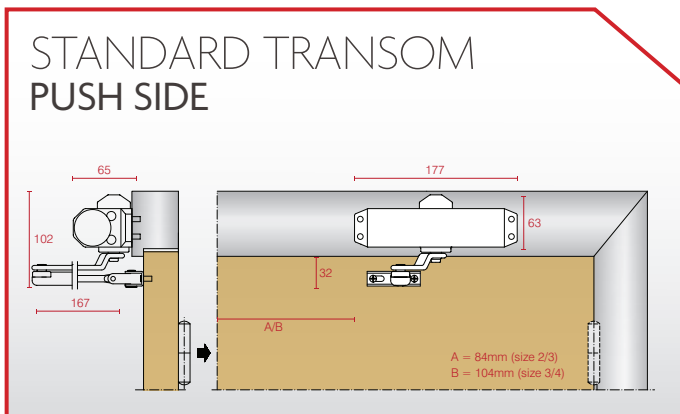

SABRE
ARCHITECTURAL

770 DOOR CLOSER

FOR USE ON TIMBER, METAL
AND ALUMINIUM DOORS

- Size 2 to 4 Position Adjustable
- Door Sizes 850mm to 1100mm Wide
- Door Weight 40kg to 80kg
- 180 Degree Opening
- Non Handed
- Adjustable Back Check
- Parallel Arm Bracket (optional extra)
- Track Arm Application Available

Standard Finishes: SIL = Silver, SSS = Satin Stainless Steel, PSS = Polished Stainless Steel

770 DOOR CLOSER

Provided the site conditions allow, an opening angle of 180° is possible with this installation. Please note that using measurements A or B will provide different spring strengths.

Provided the site conditions allow, an opening angle of 160° is possible with this installation. Please note that using this installation a size 3 spring strength is achieved.

Provided the site conditions allow, an opening angle of 180° is possible with this installation. Please note that using measurements A or B will provide different spring strengths.