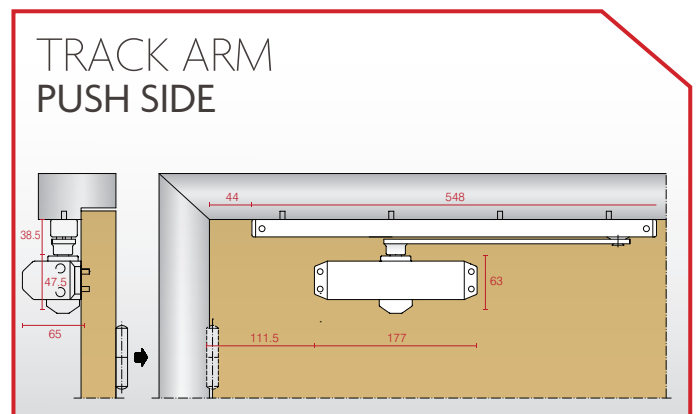

Provided the site conditions allow, an opening angle of 160° is possible with this installation. Please note that using this installation a size 3 spring strength is achieved.

Provided the site conditions allow, an opening angle of 180° is possible with this installation. Please note that using measurements A or B will provide different spring strengths.

Provided the site conditions allow, an opening angle of 160° is possible with this installation. Please note that using this installation a size 3 spring strength is achieved.

Provided the site conditions allow, an opening angle of 180° is possible with this installation. Please note that using this installation a size 3 spring strength is achieved.